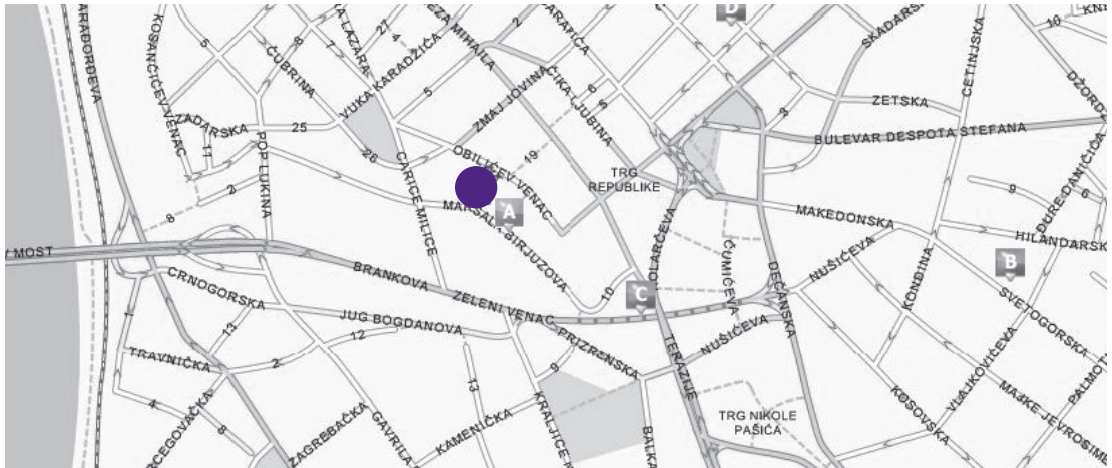

## How to find us

### By public transport

- airport:  
From the airport, the bus line 72 takes you to the city centre every half an hour. The IB offices are in the city centre, near the pedestrian zone in Knez Mihailova Street.
- train:  
Central Station – bus lines 52, 53, 56 – 2 stops. However, it is advisable to take a taxi.

### By car

Exit the motorway at the congress centre “Centar Sava”. Take Milentija Popovica Street and turn right at the Hotel Hyatt. Drive towards the bridge “Brankov most”, drive over the river Sava and turn left on the first street (Pop Lukina Street) at the end of the bridge. From Pop Lukina Street, take the first street (Maršala Birjužova Street) on your right.